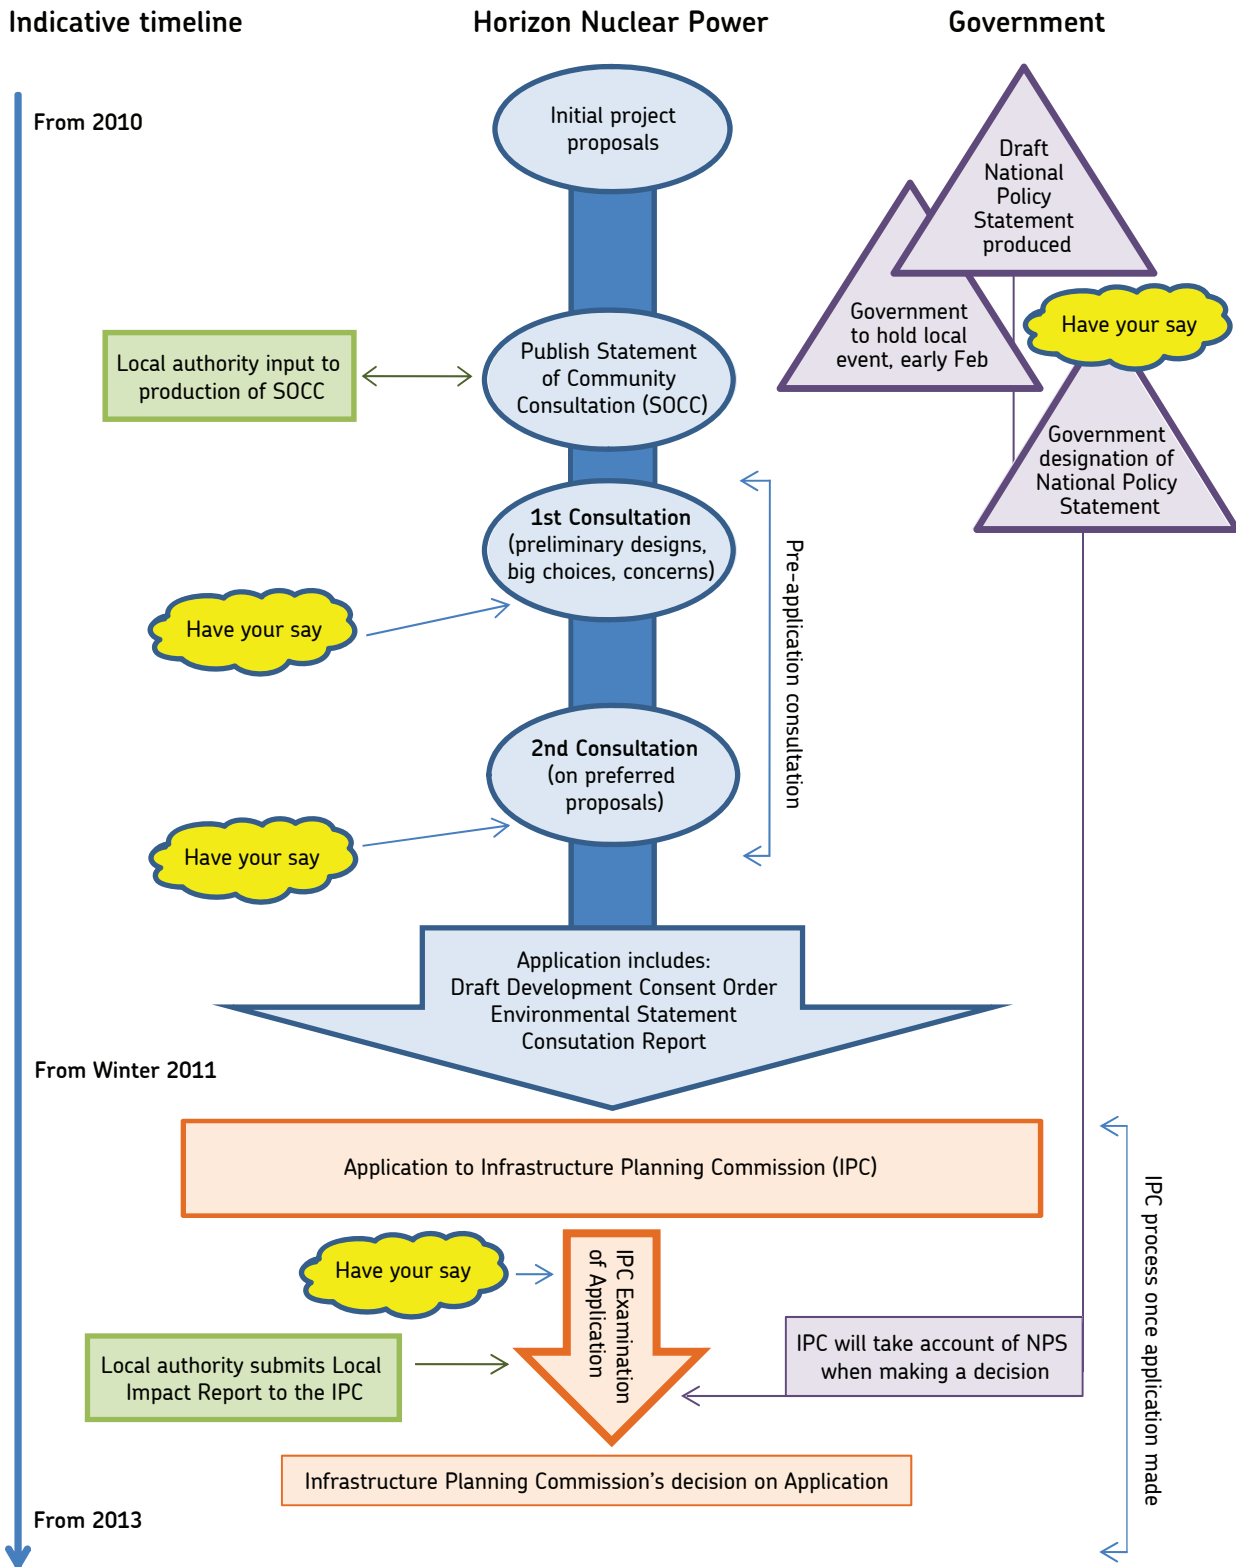

Development of new nuclear power at Oldbury

Indicative timeline and opportunities for community input

This diagram has been produced for information purposes and is intended to provide a summary of some of the key aspects of the new planning and associated consultation processes.